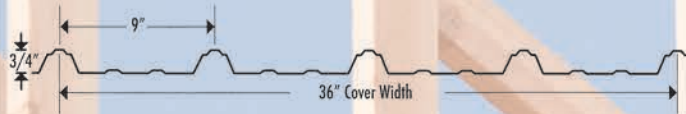

PAINTED ROOFING AND SIDING

- 27 Gauge • 40 Year Warranty
- All Trim and Accessories Available
 - Delivery • Sky Lights
- Vapor Barrier • Vented Soffit • Roll Formed
 - Door Track • Quick Frames •

Textured Steel Available in Selected Colors!